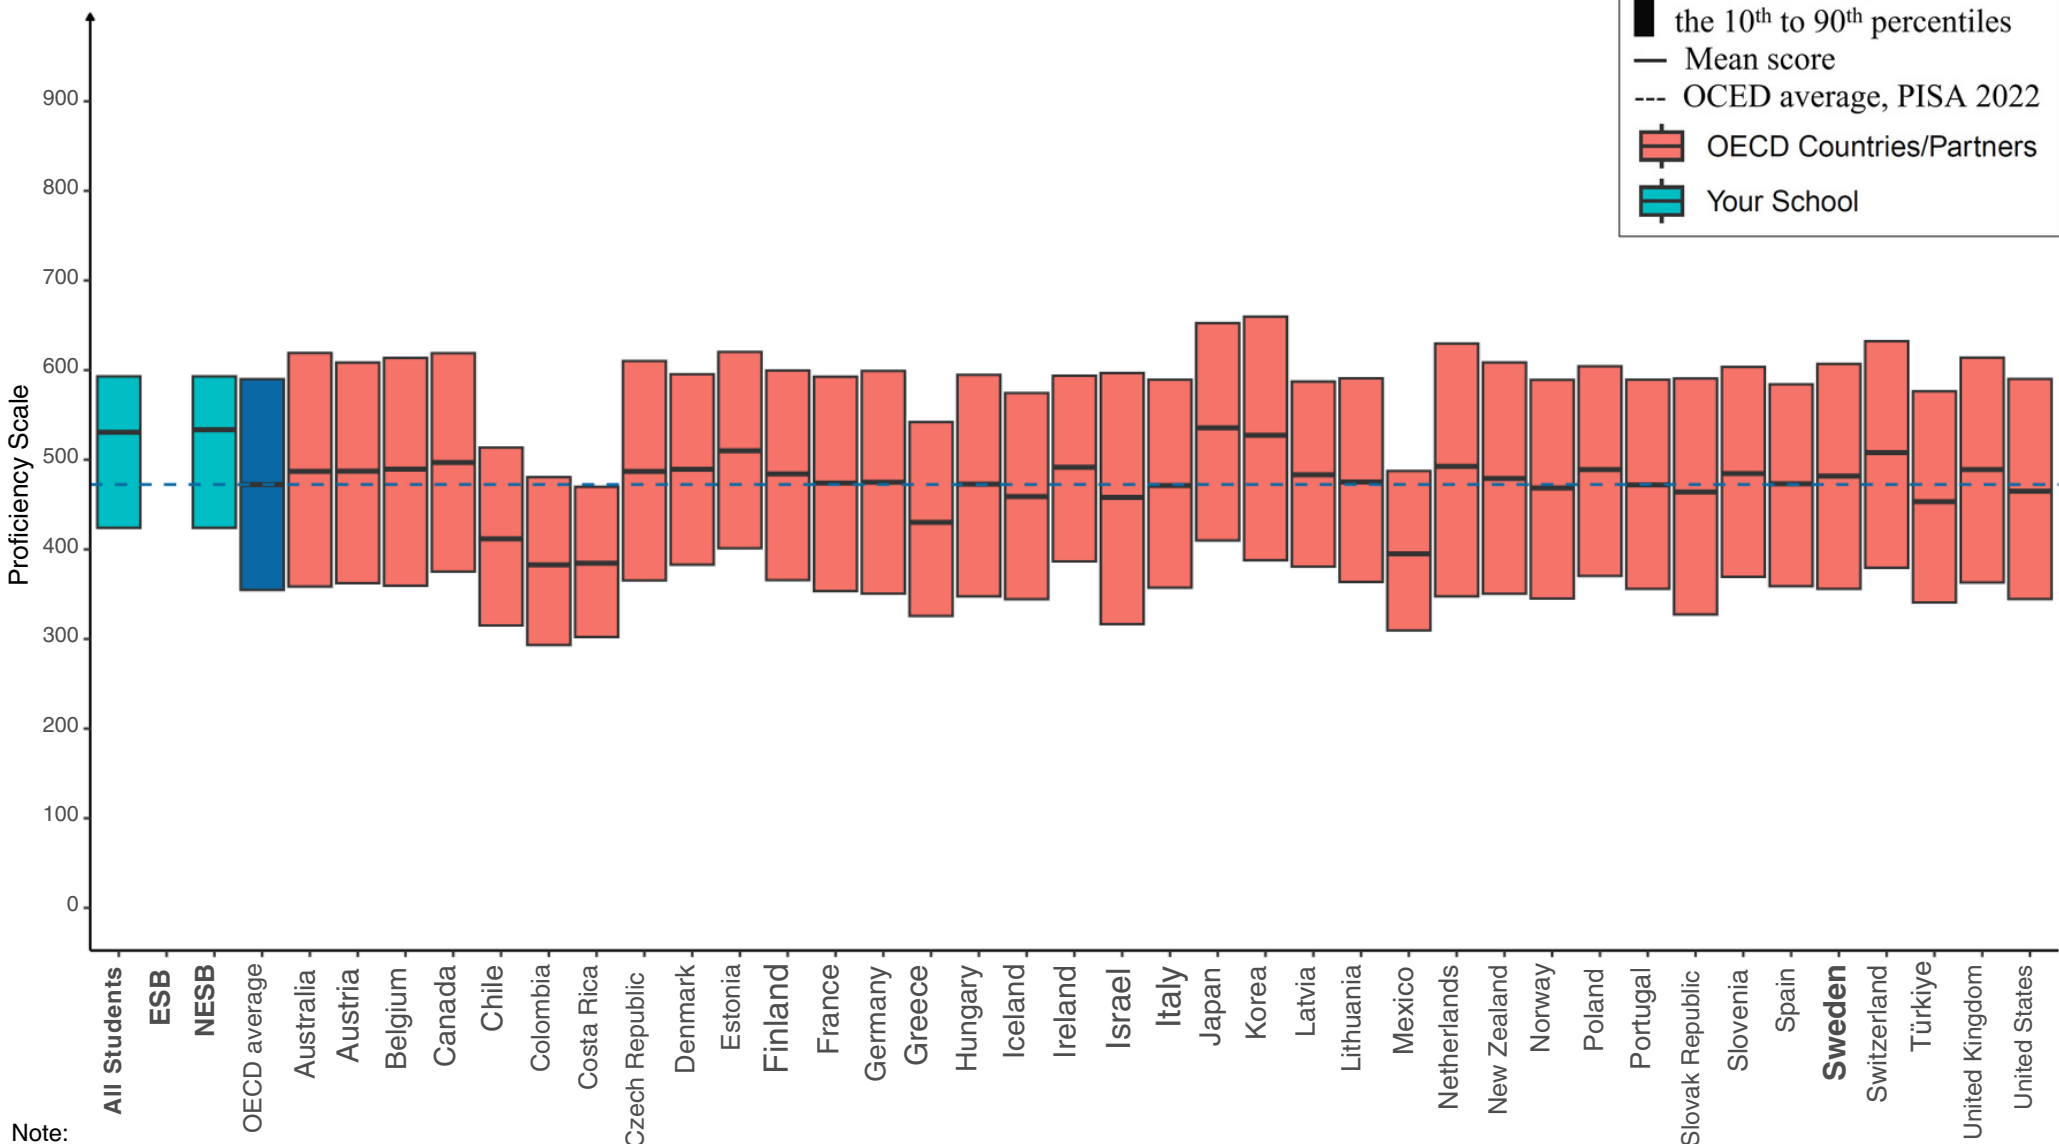

FuturaskolanInternationalSchool of Stockholm  
Mathematical Literacy Grade 9

**How to read these results**

- Bars extend from the 10<sup>th</sup> to 90<sup>th</sup> percentiles
- Mean score
- - - OECD average, PISA 2022
- OECD Countries/Partners
- Your School

Note:  
 1. The OECD average for Mathematical Literacy in 2022 was 472.  
 2. The distribution of ESB or NESB students at your school is only shown if there are greater than 10 students in the group.

FuturaskolanInternationalSchool of Stockholm  
Mathematical Literacy Grade 9

**How to read these results**

-  Bars extend from the 10<sup>th</sup> to 90<sup>th</sup> percentiles
-  Mean score
-  OECD average, PISA 2022
-  OECD Countries/Partners
-  Your School

Note:  
 1. The OECD average for Mathematical Literacy in 2022 was 472.  
 2. The distribution of ESB or NESB students at your school is only shown if there are greater than 10 students in the group.