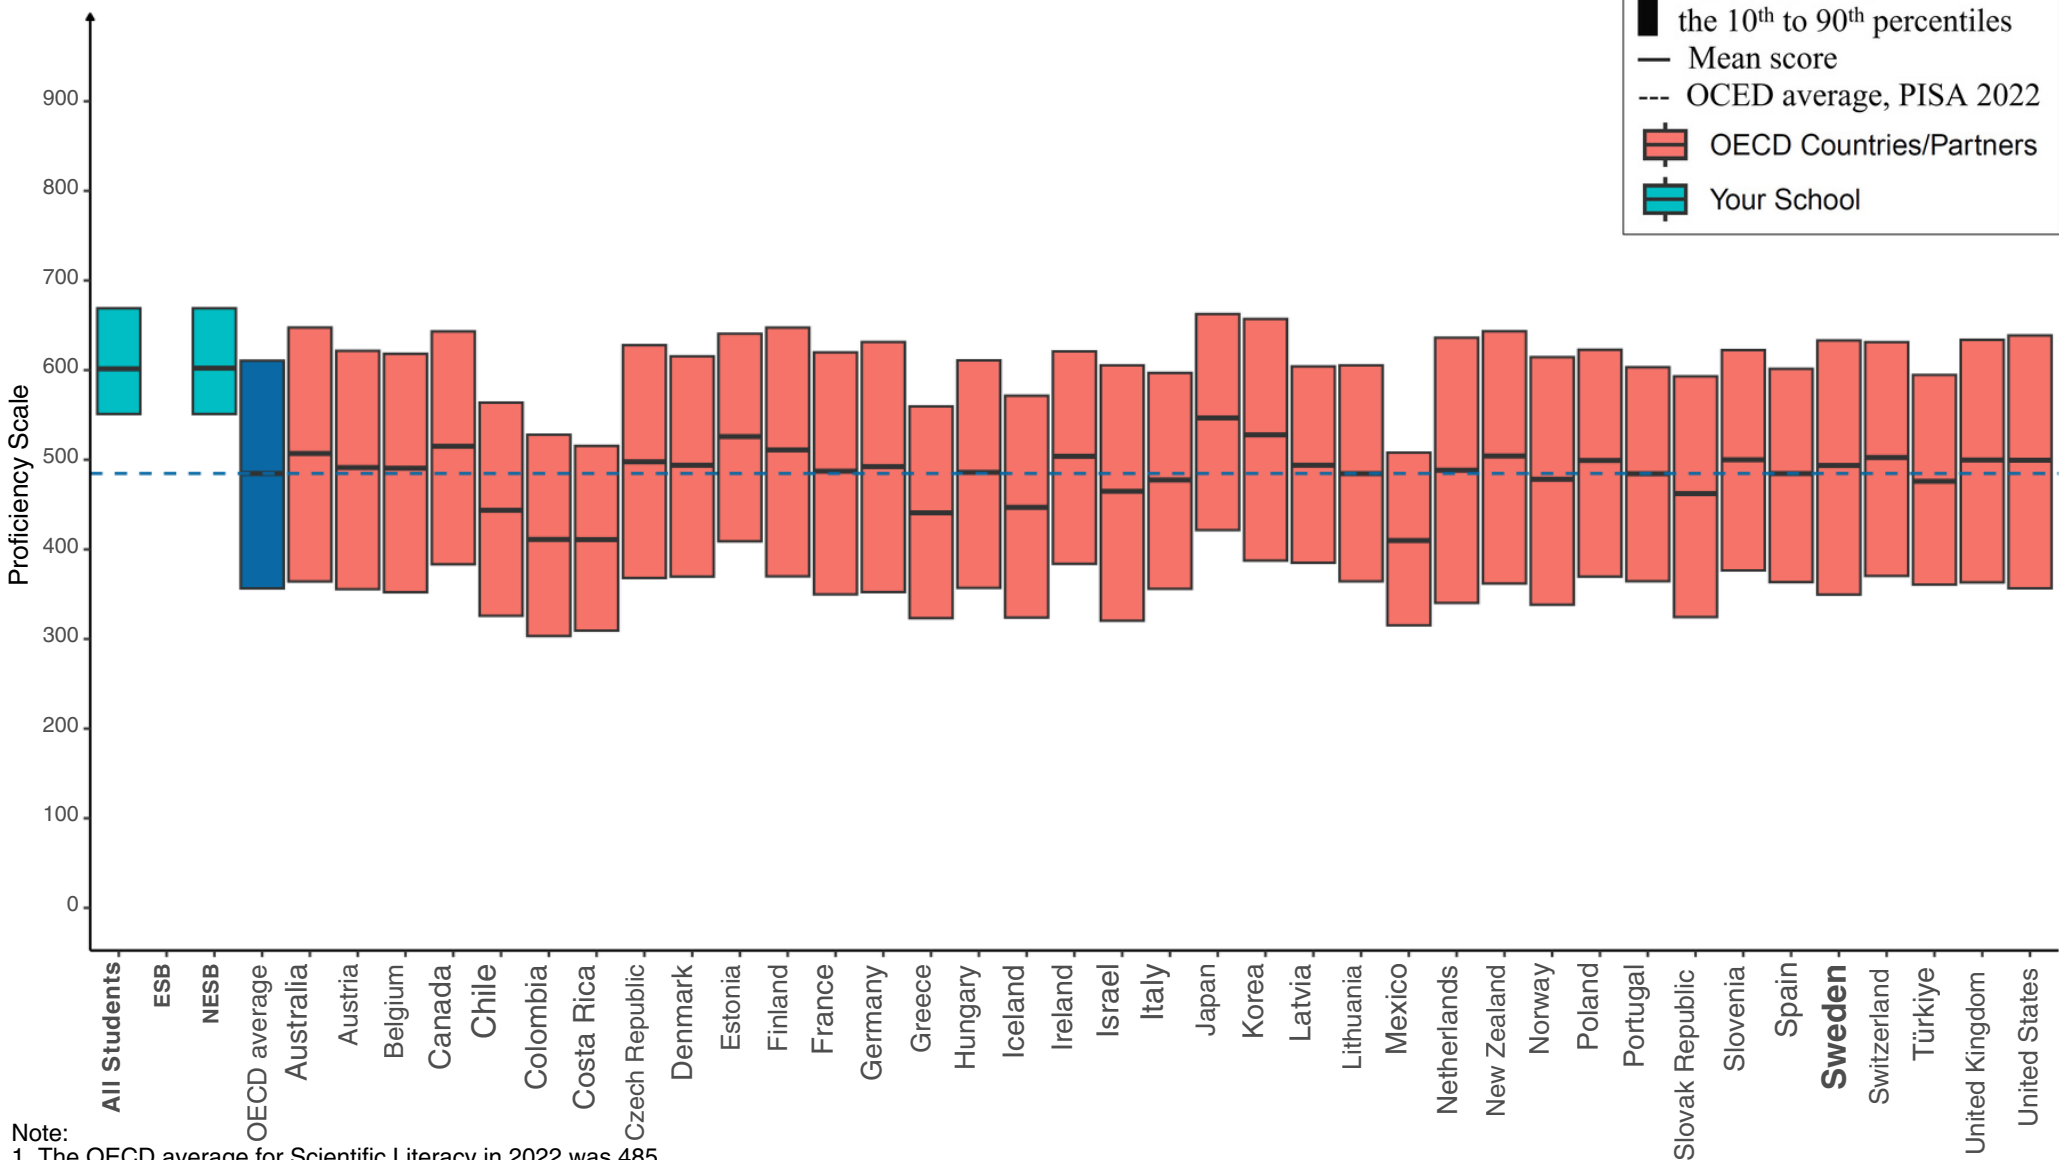

FuturaskolanInternational School of Stockholm

Scientific Literacy Grade 9

How to read these results

- Bars extend from the 10th to 90th percentiles
- Mean score
- - - OECD average, PISA 2022
- OECD Countries/Partners
- Your School

Note:
1. The OECD average for Scientific Literacy in 2022 was 485.
2. The distribution of ESB or NESB students at your school is only shown if there are greater than 10 students in the group.