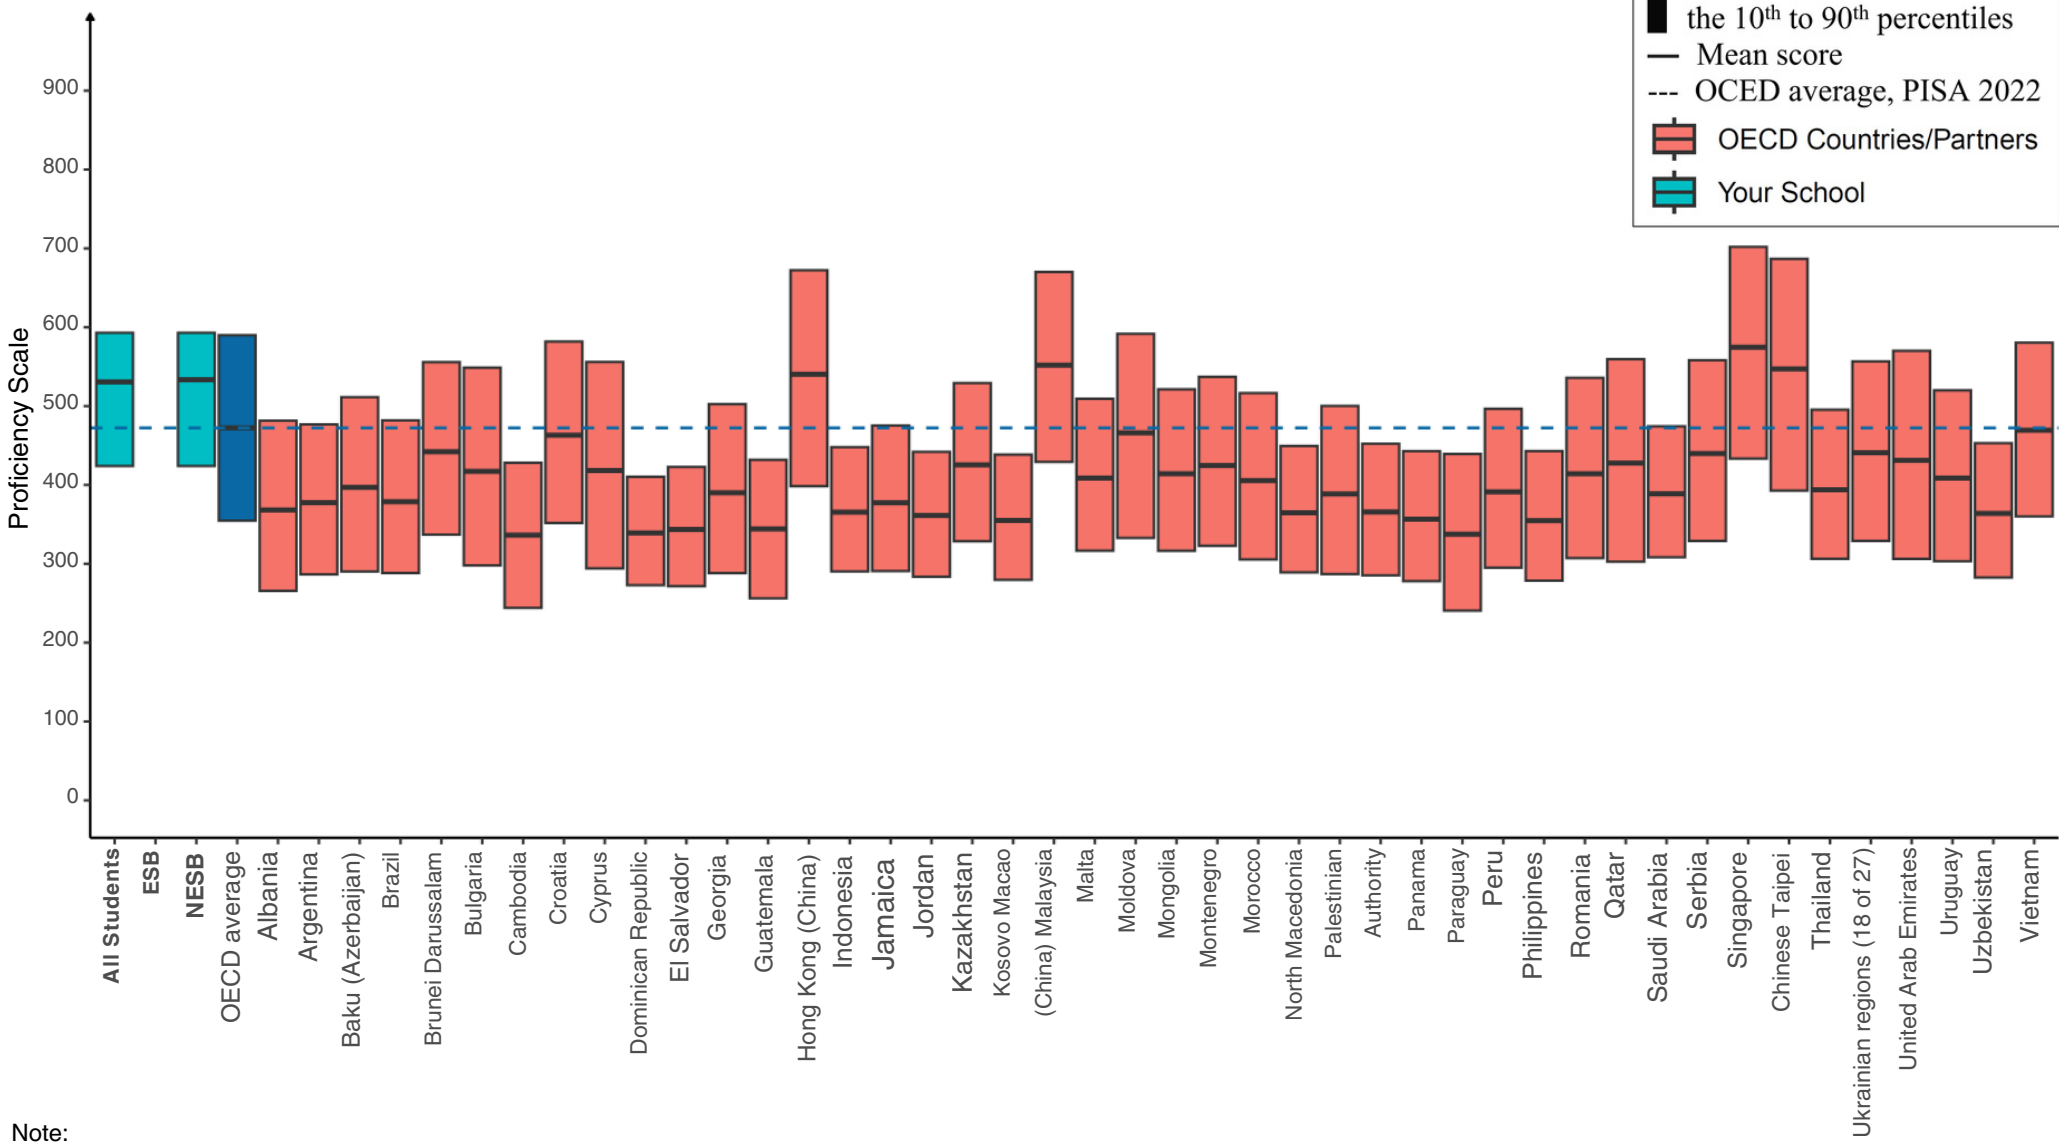

FuturaskolanInternationalSchool of Stockholm  
Mathematical Literacy Grade 9

**How to read these results**

- Bars extend from the 10<sup>th</sup> to 90<sup>th</sup> percentiles
- Mean score
- - - OECD average, PISA 2022
- OECD Countries/Partners
- Your School

Note:  
 1. The OECD average for Mathematical Literacy in 2022 was 472.  
 2. The distribution of ESB or NESB students at your school is only shown if there are greater than 10 students in the group.

FuturaskolanInternationalSchool of Stockholm  
Mathematical Literacy Grade 9

**How to read these results**

-  Bars extend from the 10<sup>th</sup> to 90<sup>th</sup> percentiles
-  Mean score
-  OECD average, PISA 2022
-  OECD Countries/Partners
-  Your School

Note:  
 1. The OECD average for Mathematical Literacy in 2022 was 472.  
 2. The distribution of ESB or NESB students at your school is only shown if there are greater than 10 students in the group.