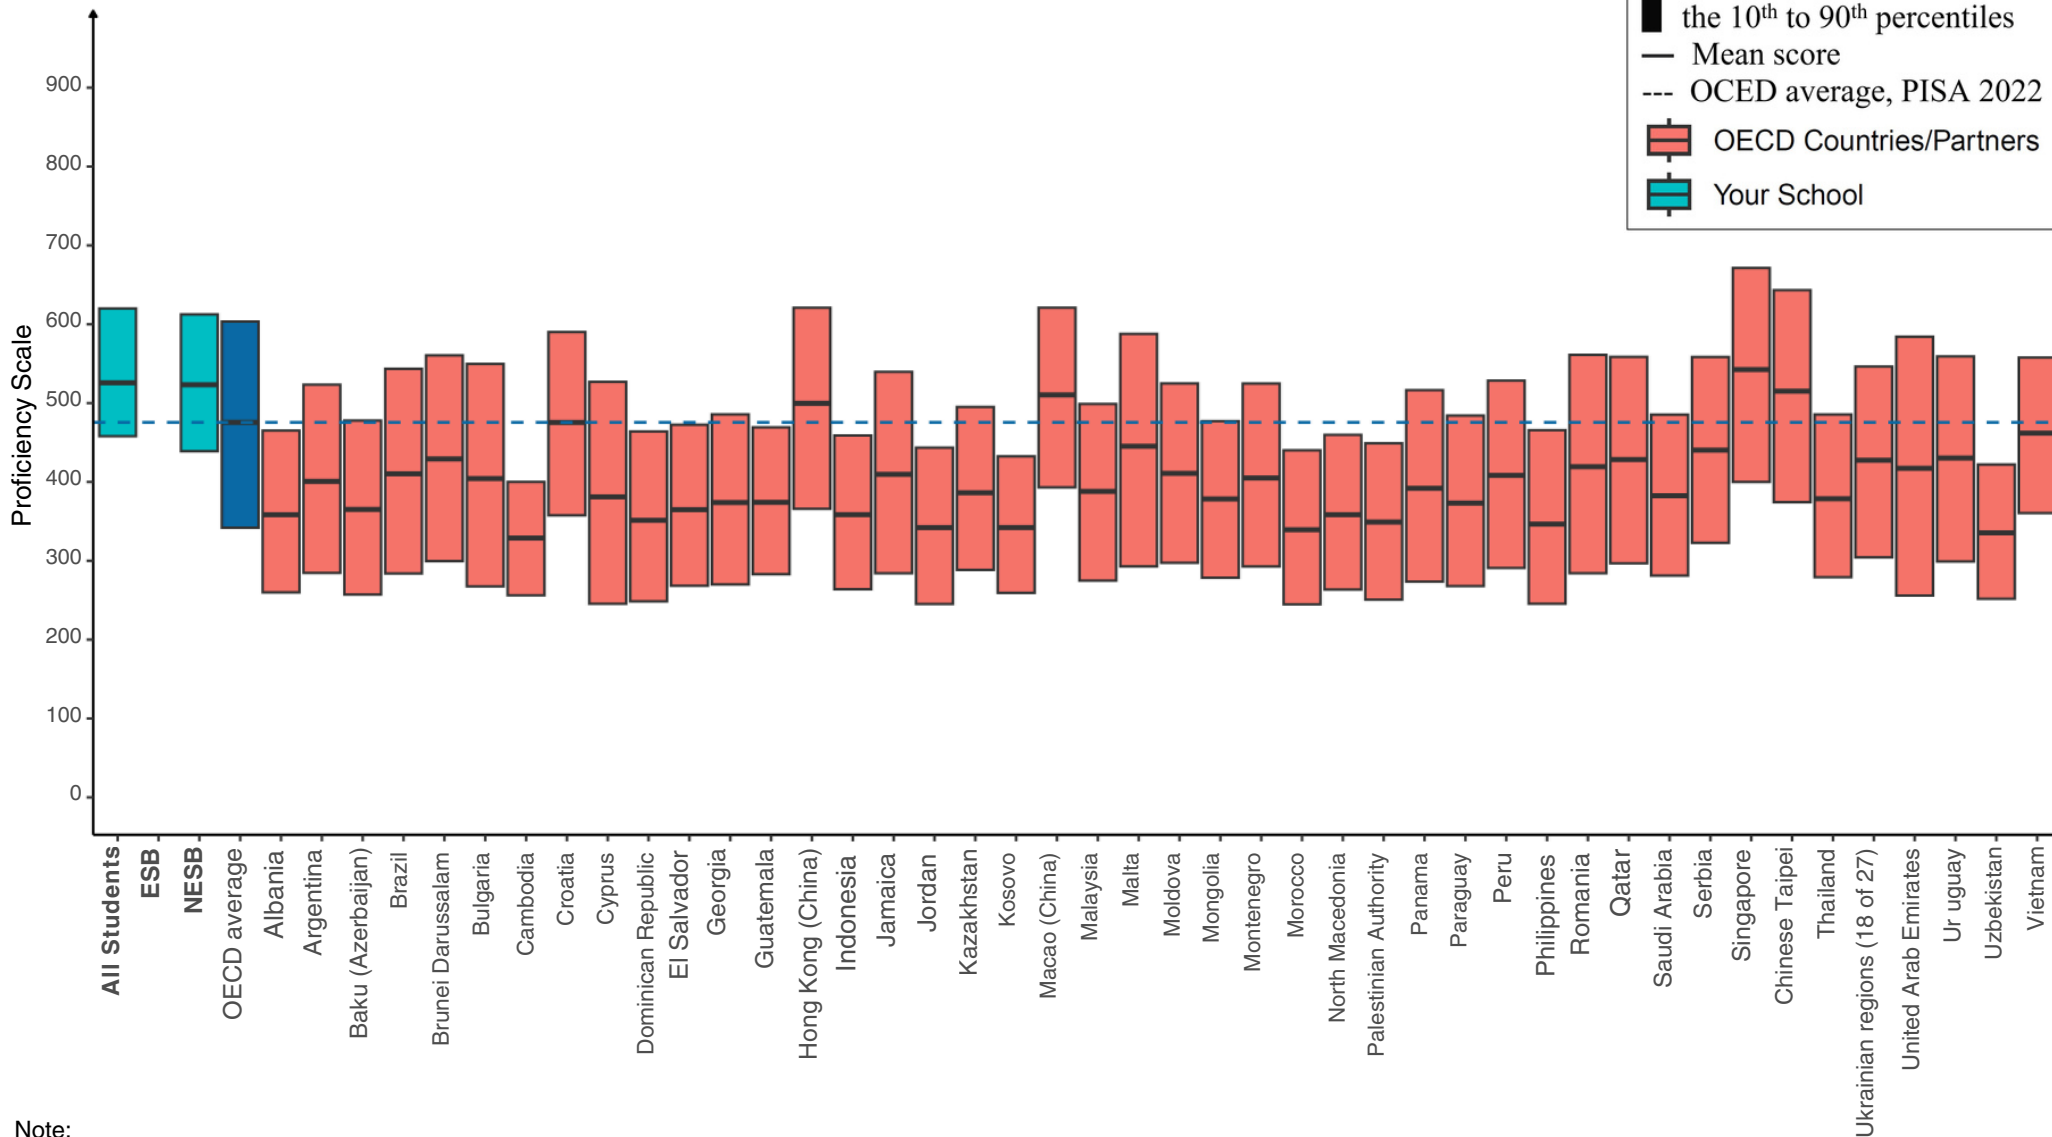

FuturaskolanInternational School of Stockholm

Reading Grade 9

How to read these results

- Bars extend from the 10th to 90th percentiles
- Mean score
- OECD average, PISA 2022
- OECD Countries/Partners
- Your School

Note:

1. The OECD average for Reading in 2022 was 476.
2. The distribution of ESB or NESB students at your school is only shown if there are greater than 10 students in the group.