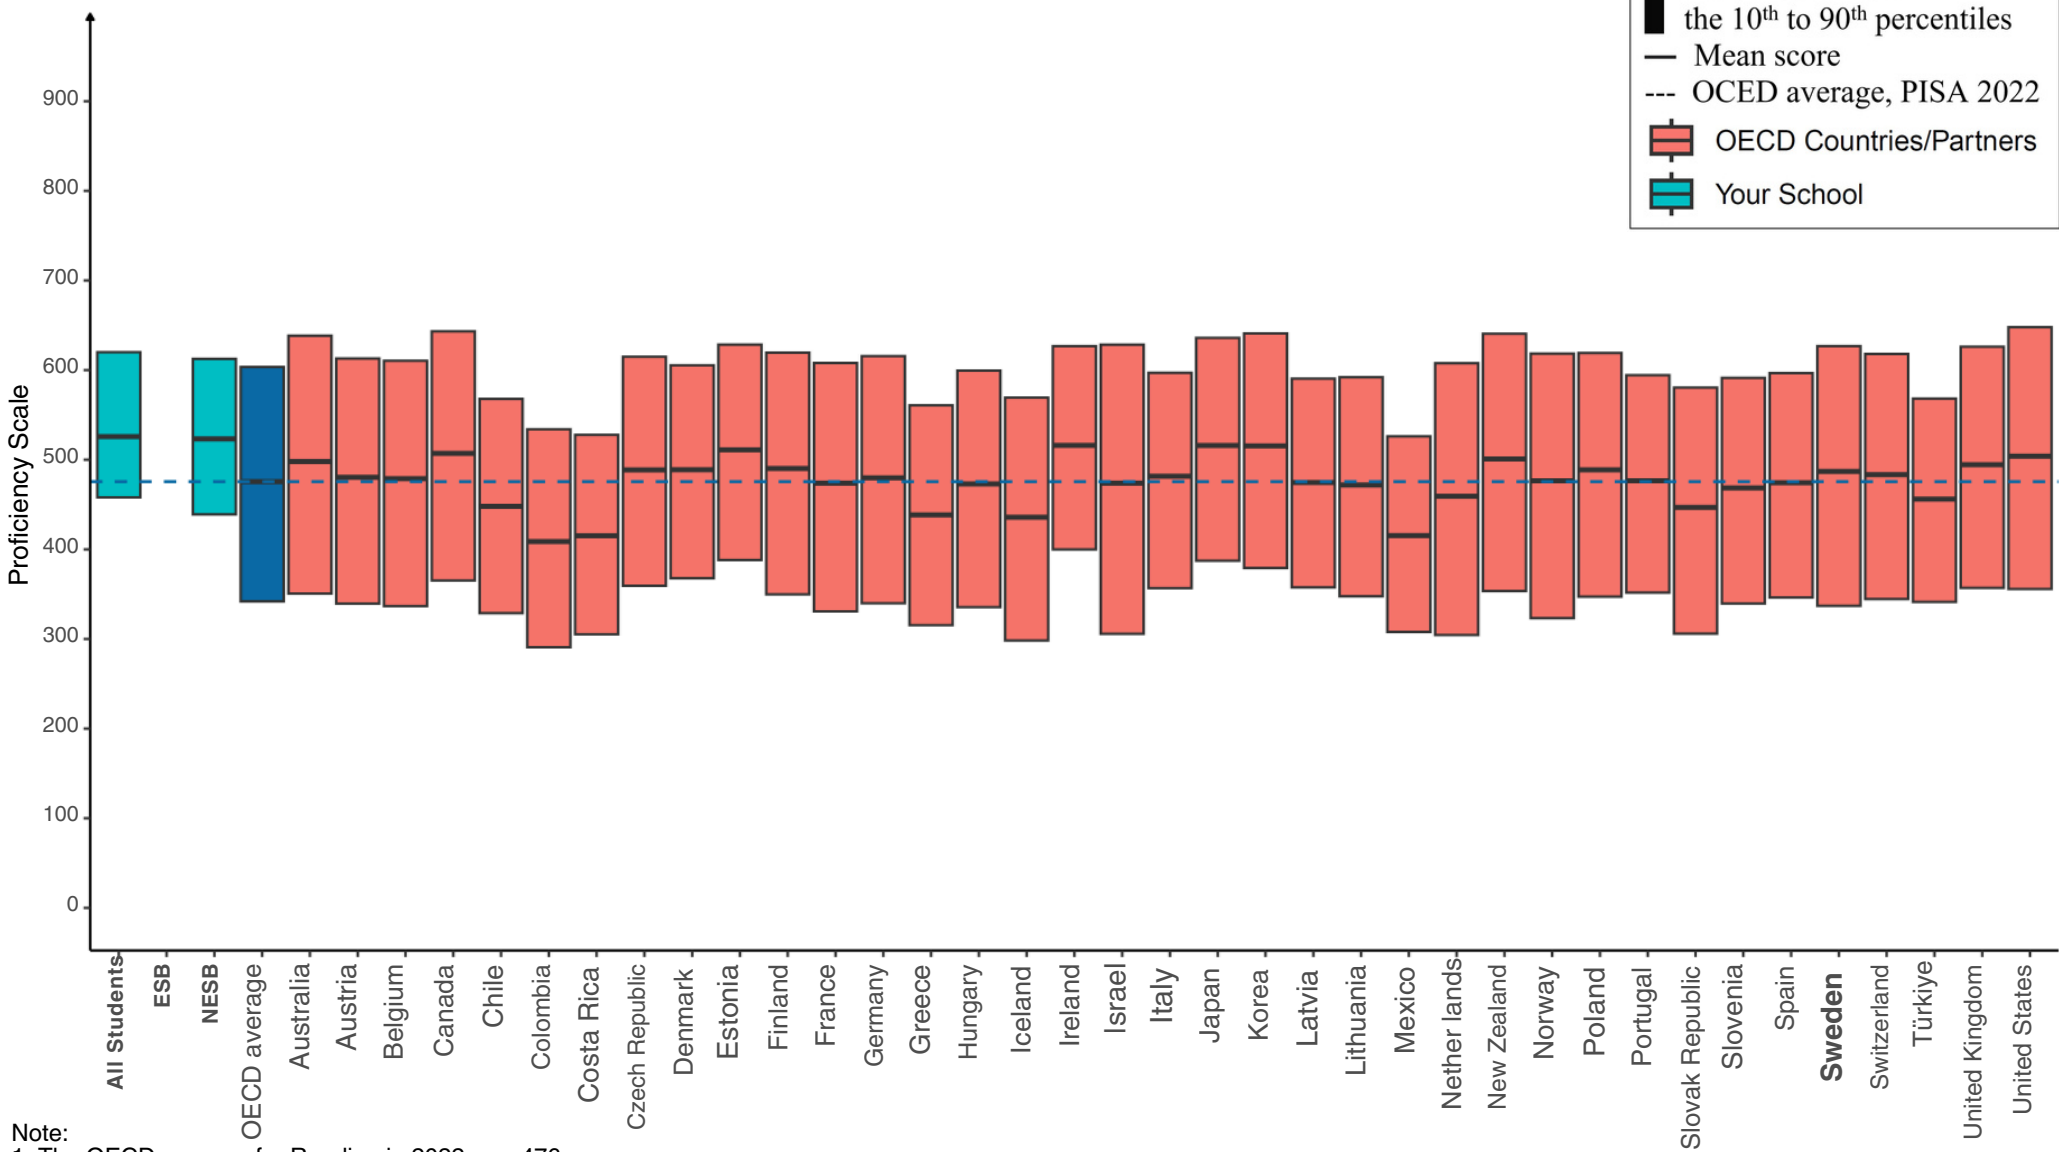

FuturaskolanInternational School of Stockholm

Reading Grade 9

How to read these results

- Bars extend from the 10th to 90th percentiles
- Mean score
- OECD average, PISA 2022
- OECD Countries/Partners
- Your School

Note:
1. The OECD average for Reading in 2022 was 476.
2. The distribution of ESB or NESB students at your school is only shown if there are greater than 10 students in the group.