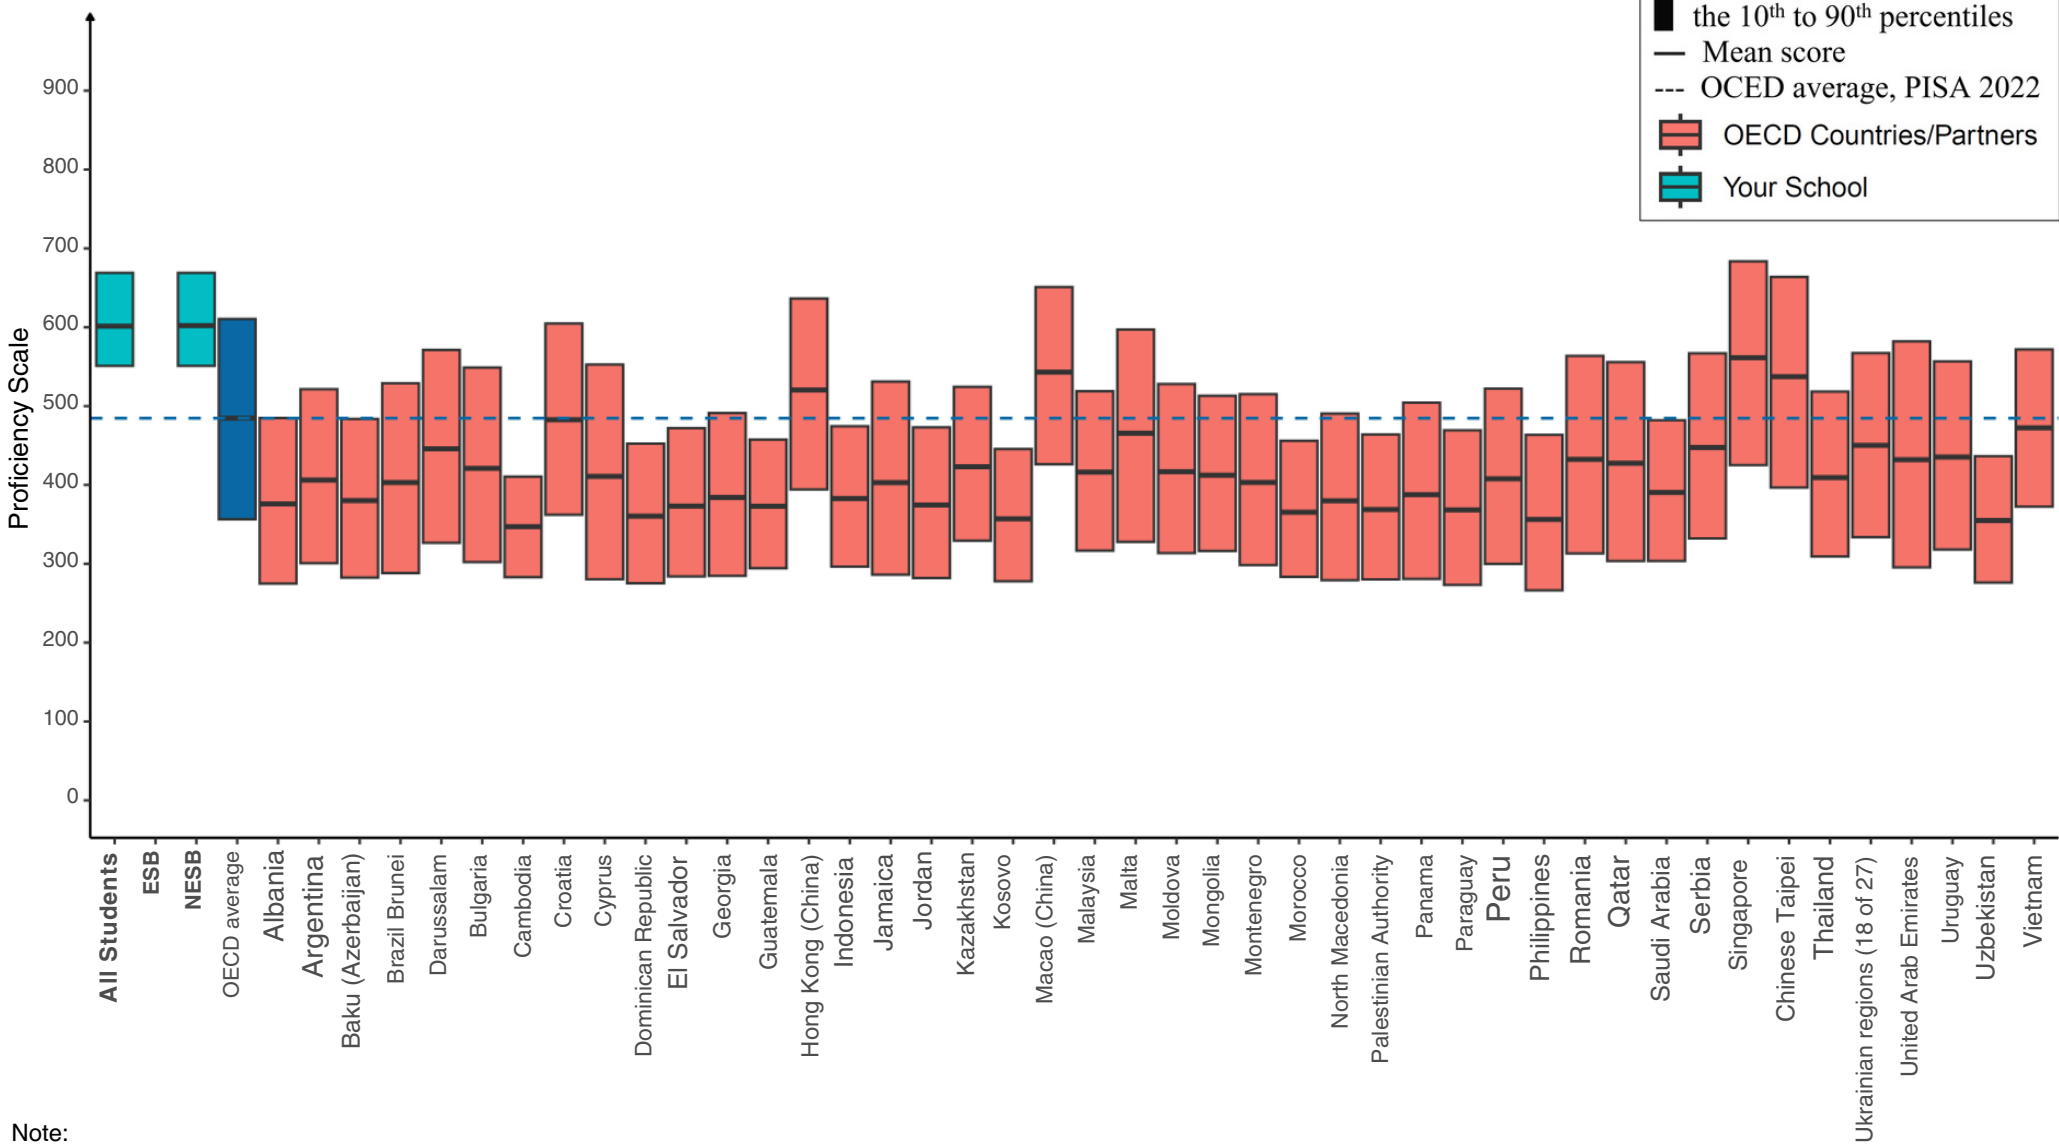

FuturaskolanInternational School of Stockholm Scientific Literacy Grade 9

How to read these results

- Bars extend from the 10th to 90th percentiles
- Mean score
- --- OECD average, PISA 2022
- OECD Countries/Partners
- Your School

Note:
1. The OECD average for Scientific Literacy in 2022 was 485.
2. The distribution of ESB or NESB students at your school is only shown if there are greater than 10 students in the group.